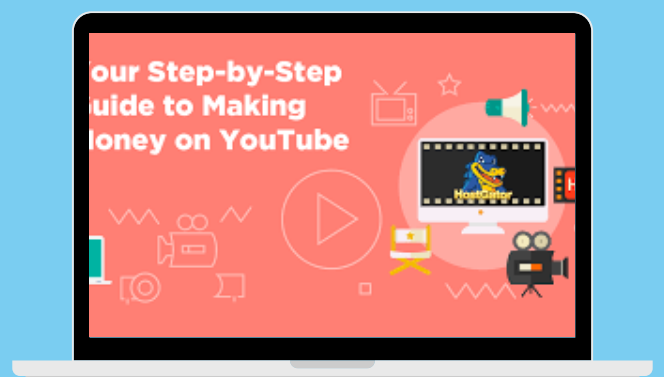

HOW TO CREATE A YOUTUBE CHANNEL

Downloaded from www.itk.com.ng

CREATE A GOOGLE ACCOUNT

GO TO
YOUTUBE.COM

**Click On
Create**

Name Your Channel

Downloaded from www.itk.com.ng